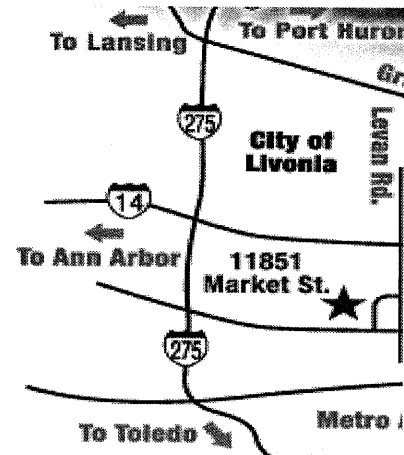

HFHA 2010 SPRING FIELD TRIP DIRECTIONS TO ROUSH SATURDAY, APRIL 24TH

- Take I-96 to Levan Road.
- Go South on Levan Road to Plymouth Road.
- Turn Right on Plymouth Road to Market Street
- Turn Right on Market Street
- Building is on the left (Look for HFHA signs)

For more information go to:

www.roushcollection.com/calendar.aspx

All cancellations prior to two weeks before the scheduled event will be subjected to a $10.00 cancellation fee. All cancellations less than two weeks before the event or if the individual(s) fail to attend the event, no refund will be issued.